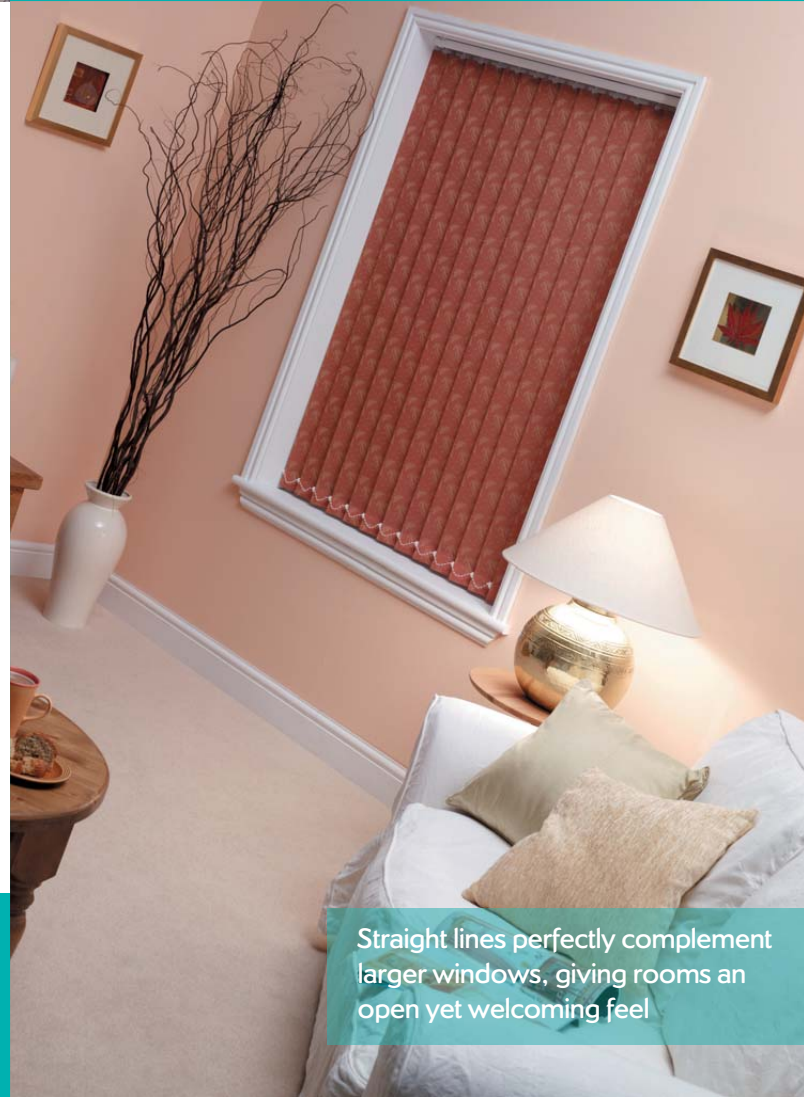

Vertical Blinds

Vertical Blinds

Vertical Blinds are a simple and sleek option to dress any size of window, including larger windows and patio doors. Their perfect straight lines allow superb light control and great privacy, being easy to control and drawing completely out the way when you wish to expose the full window.

Shade's vertical blind collection includes a huge variety of textures, finishes and fabrics – including machine washable blinds – to make sure that your blinds complement your home and your style.

Gentle shading, just when you need it

Blinds to complement your home and your style

Modern Symmetry

Shades brings you over 300 fabrics to choose from, including fabrics that co-ordinate with roller and pleated blinds. Vertical blinds are ideal for windows that are, traditionally, difficult to dress such as sloping windows and curved headrails accommodate bay windows.

Vertical blinds are available in different widths and the vast array of fabrics includes Jacquards, prints, sheers, translucent and flame retardant to make sure we offer you the right blind for any space in your home.